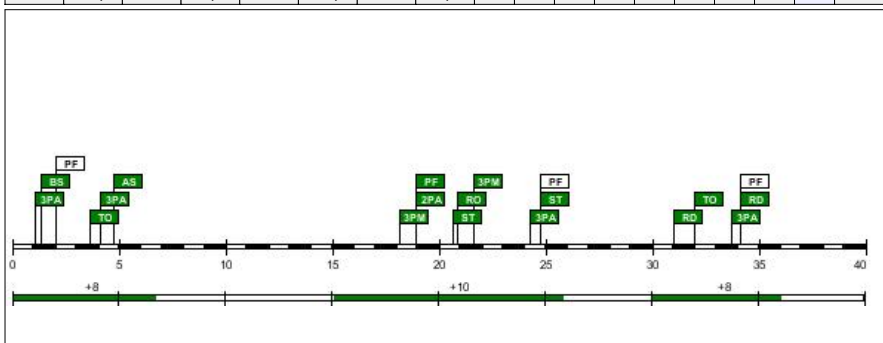

#6. Rebecca Allen (Australia)

FG		2P FG		3P FG		FT		Reb							PF		
M/A	%	M/A	%	M/A	%	M/A	%	RO	RD	Tot	AS	TO	ST	BS	C	D	PTS
2/7	28,6	0/1	0,0	2/6	33,3	0/0	0,0	1	2	3	1	2	2	1	1	3	6