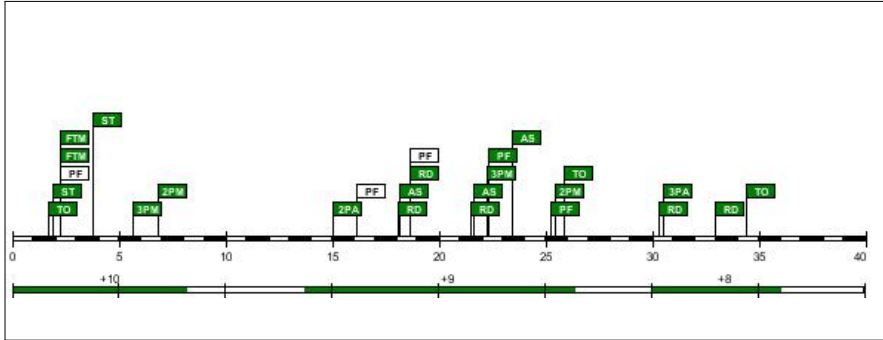

### #11. Laura Hodges (Australia)

FG		2P FG		3P FG		FT		Reb			AS	TO	ST	BS	PF		PTS
M/A	%	M/A	%	M/A	%	M/A	%	RO	RD	Tot					C	D	
2/5	40,0	1/3	33,3	1/2	50,0	0/0	0,0	1	1	2	2	1	1	0	3	0	5

Minutes played: **19:26**  
 Points scored: **5**  
 +/- rating: **+18**

## #12. Belinda Snell (Australia)

FG		2P FG		3P FG		FT		Reb			AS	TO	ST	BS	PF		PTS
M/A	%	M/A	%	M/A	%	M/A	%	RO	RD	Tot					C	D	
4/6	66,7	2/3	66,7	2/3	66,7	2/2	100,0	0	5	5	3	3	2	0	2	3	12

Minutes played: 27:54  
Points scored: 12  
+/- rating: +27

## #13. Rachel Jarry (Australia)

FG		2P FG		3P FG		FT		Reb			AS	TO	ST	BS	PF		PTS
M/A	%	M/A	%	M/A	%	M/A	%	RO	RD	Tot					C	D	
1/4	25,0	1/4	25,0	0/0	0,0	7/8	87,5	1	1	2	1	1	1	0	2	4	9

Minutes played: 19:50  
Points scored: 9  
+/- rating: +10