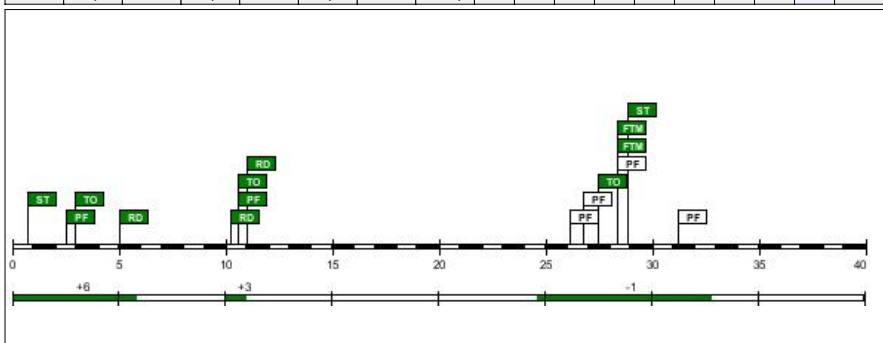

### #30. Kseniya Voishal (Belarus)

FG		2P FG		3P FG		FT		Reb			AS	TO	ST	BS	PF		PTS
M/A	%	M/A	%	M/A	%	M/A	%	RO	RD	Tot							
0/1	0,0	0/0	0,0	0/1	0,0	0/0	0,0	0	0	0	0	0	1	0	2	0	0

Minutes played: **05:15**  
 Points scored: **0**  
 +/- rating: **-6**

#### #4. Natalie Hurst (Australia)

FG		2P FG		3P FG		FT		Reb							PF		
M/A	%	M/A	%	M/A	%	M/A	%	RO	RD	Tot	AS	TO	ST	BS	C	D	PTS
2/2	100,0	1/1	100,0	1/1	100,0	0/0	0,0	0	2	2	2	4	0	0	1	1	5

Minutes played: 14:49  
Points scored: 5  
+/- rating: +20

#### #5. Leilani Mitchell (Australia)

FG		2P FG		3P FG		FT		Reb							PF		
M/A	%	M/A	%	M/A	%	M/A	%	RO	RD	Tot	AS	TO	ST	BS	C	D	PTS
0/0	0,0	0/0	0,0	0/0	0,0	2/2	100,0	0	3	3	0	3	2	0	2	4	2

Minutes played: 15:58  
Points scored: 2  
+/- rating: +8