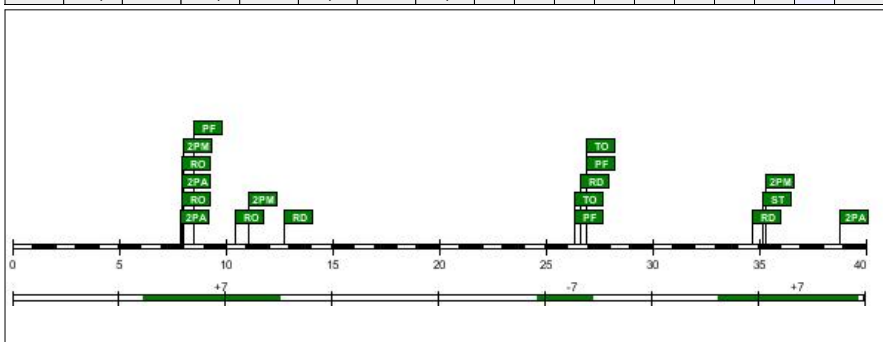

#### #5. Leilani Mitchell (Australia)

FG		2P FG		3P FG		FT		Reb							PF		
M/A	%	M/A	%	M/A	%	M/A	%	RO	RD	Tot	AS	TO	ST	BS	C	D	PTS
0/0	0,0	0/0	0,0	0/0	0,0	2/2	100,0	0	3	3	0	3	2	0	2	4	2

Minutes played: 15:58  
Points scored: 2  
+/- rating: +8

#### #6. Rebecca Allen (Australia)

FG		2P FG		3P FG		FT		Reb							PF		
M/A	%	M/A	%	M/A	%	M/A	%	RO	RD	Tot	AS	TO	ST	BS	C	D	PTS
2/7	28,6	0/1	0,0	2/6	33,3	0/0	0,0	1	2	3	1	2	2	1	1	3	6

Minutes played: 24:26  
Points scored: 6  
+/- rating: +26

#### #7. Natalie Burton (Australia)

FG		2P FG		3P FG		FT		Reb							PF		
M/A	%	M/A	%	M/A	%	M/A	%	RO	RD	Tot	AS	TO	ST	BS	C	D	PTS
3/6	50,0	3/6	50,0	0/0	0,0	0/0	0,0	3	3	6	0	2	1	0	3	0	6

Minutes played: 16:32  
Points scored: 6  
+/- rating: +7